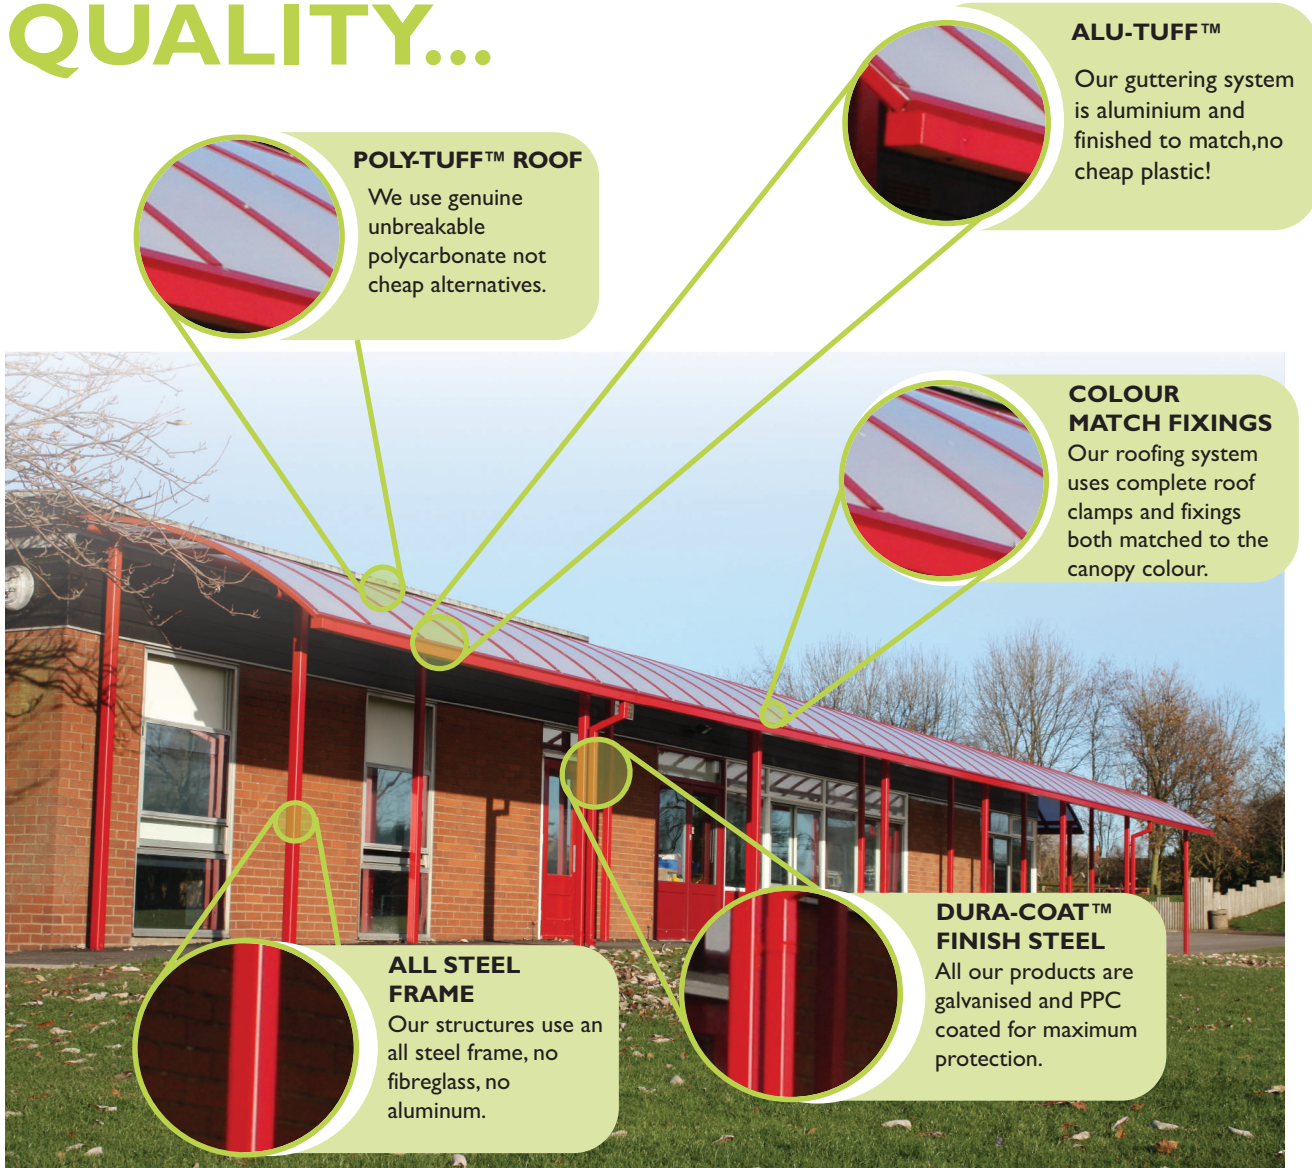

QUALITY...

POLY-TUFF™ ROOF
We use genuine unbreakable polycarbonate not cheap alternatives.

ALU-TUFF™
Our guttering system is aluminium and finished to match, no cheap plastic!

COLOUR MATCH FIXINGS
Our roofing system uses complete roof clamps and fixings both matched to the canopy colour.

ALL STEEL FRAME
Our structures use an all steel frame, no fibreglass, no aluminum.

DURA-COAT™ FINISH STEEL
All our products are galvanised and PPC coated for maximum protection.

And why you should care...

- LONGEVITY...?
- AESTHETICS ...?
- LIABILITY...?

Every head teacher, site manager, building surveyor and architect cares about how long the structure will last, what it looks like and ultimately wants to ensure it is fit for purpose but all too often value for money and lowest price get confused with disastrous consequences. An often well intentioned desire to obtain best value ends in disappointment as the structure is installed and it's not quite what was expected; the canopy is shiny blue but the gutters are black plastic.....the roof is functional but couldn't they have matched the fixing colour.. Or 12 months later rust spots are appearing.... some of the roofing has cracked..the gutter leaks...